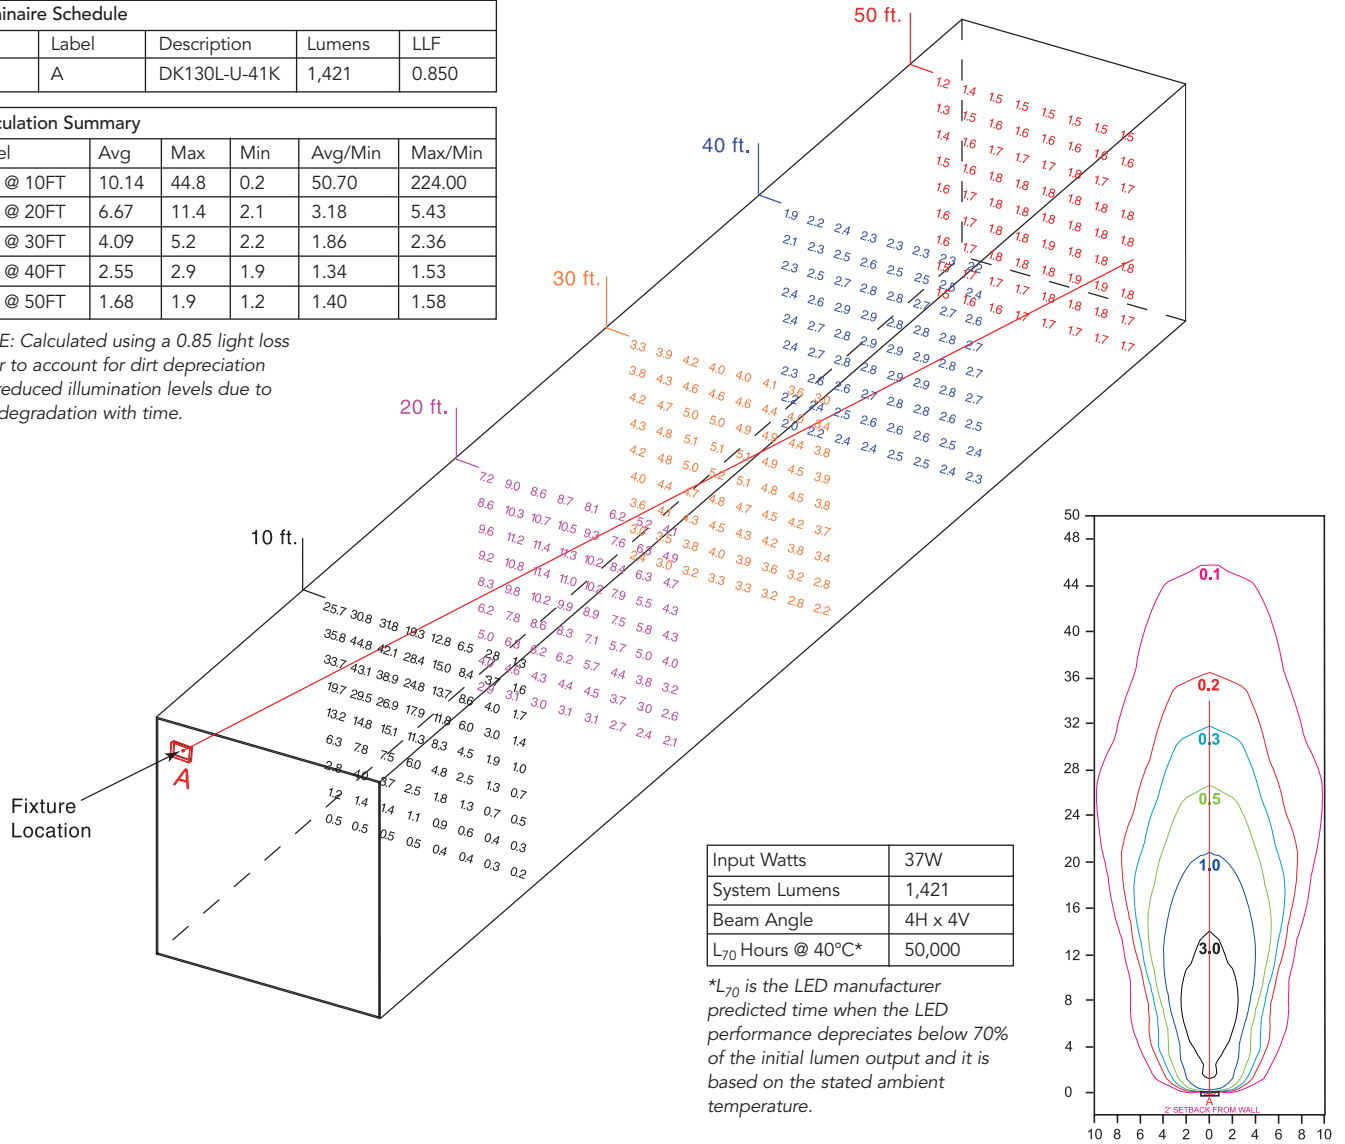

PHOTOMETRICS

Luminaire Schedule				
Qty	Label	Description	Lumens	LLF
1	A	DK130L-U-41K	1,421	0.850

Calculation Summary					
Label	Avg	Max	Min	Avg/Min	Max/Min
Vert @ 10FT	10.14	44.8	0.2	50.70	224.00
Vert @ 20FT	6.67	11.4	2.1	3.18	5.43
Vert @ 30FT	4.09	5.2	2.2	1.86	2.36
Vert @ 40FT	2.55	2.9	1.9	1.34	1.53
Vert @ 50FT	1.68	1.9	1.2	1.40	1.58

NOTE: Calculated using a 0.85 light loss factor to account for dirt depreciation and reduced illumination levels due to LED degradation with time.

ORDERING INSTRUCTIONS - FIXTURE ONLY

Series	Source	Voltage	CCT	Mounting	Finish	Options
DK130	- L	- U	- 41K	- T	- WH	- M
DK130 Damp Location	L LED	U Universal 120-277VAC	41K 4100K	T Trunion	BZ Bronze	M Motion Sensor (not available with DKW130)**
DKW130 Wet Location				A Provision for arm (not available with DKW130)*	BL Black	3SOW Included with all fixtures, 3' cord, 3 conductor 16 AWG (for other lengths replace "3" with length in feet)
					WH White	
					SY Safety Yellow	

*Arm mounting provision is damp location only and includes a special cord and plug to connect to the arm. Arm must be ordered separately. Fixture finish is available as safety yellow only to match arm finish.

**Motion sensor is only available with damp location.

ACCESSORIES (MUST BE ORDERED SEPARATELY)

DKARM42SY	42" Articulated Arm, safety yellow only
DKARM60SY	60" Articulated Arm, safety yellow only