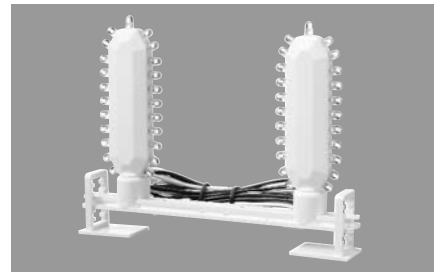

ORDERING INFORMATION

Catalog Number	Mounting Type	LED Color
NXRHR	Hard-Wire	Red LED
NXRHG	Hard-Wire	Green LED