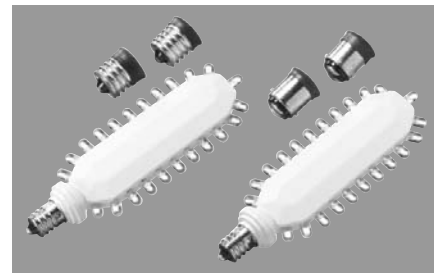

LED Retrofit Kits are perfect for installation where the existing exit sign is still serviceable but consumes far too much energy and requires significant maintenance due to its high wattage, short life lamps. Screw-in retrofit kits are as simple to install as changing a lamp – anyone can do it! – thus minimizing labor costs. Hard-wire retrofit kits are especially useful in 277V applications or where the local authority requires a more permanent conversion.

PRODUCT SPECIFICATIONS – NXRS SERIES – SCREW-IN KIT

Construction Screw-in lamps designed to fit directly into candelabra base sockets • Includes socket adapters to fit intermediate base or bayonet base sockets • LED module height is 5 1/8" (add 1/4" when using adapters).

Electrical Use for 120V applications only • Consumes only 2.8W per kit.

Code Compliance ETL Listed.

Warranty 5-year warranty.

Product specifications subject to change without notice.

ORDERING INFORMATION

Catalog Number	Mounting Type	LED Color
NXRSR	Screw-In	Red LED
NXRSG	Screw-In	Green LED

PRODUCT SPECIFICATIONS – NXRH SERIES – HARD-WIRE KIT

Construction Kit comes complete with mounting hardware • LED modules can be repositioned along mounting bracket to optimize sign uniformity • LED module height is 5 1/2".