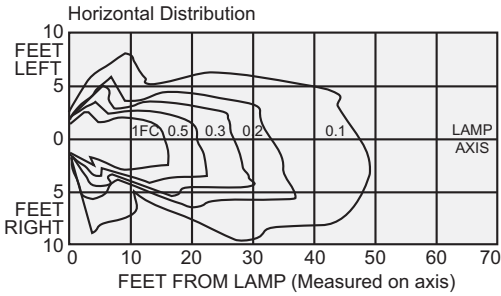

NAVILITE EXIT & EMERGENCY

WET LOCATION EMERGENCY LIGHT

6 Volt Emergency Operation

N8 Series

PHOTOMETRICS

6V, 7.2W Tungsten Wedge Base Lamp (ANSI 927), Round Head (Replacement Lamp NL6V7WB)

BATTERY DATA

- Lead Calcium battery warranted for one full year with additional 4 years pro-rated warranty
- Recharges in 24 hours or less

Type	Battery Voltage	Shelf Life¹	Expected Life¹	Temperature Range²
Lead Calcium	6V, 10Ah	15 months	5-8 years	40°F-95°F

¹ At 77°F

² To obtain rated life and capacity.