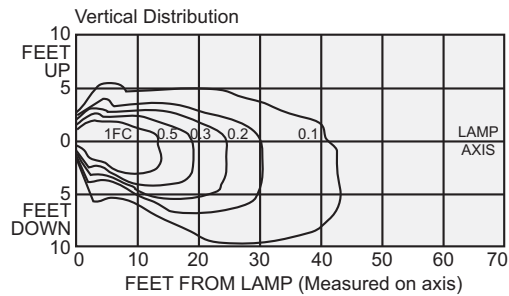

NAVILITE EXIT & EMERGENCY

WET LOCATION EMERGENCY LIGHT

6 Volt Emergency Operation

N8 Series

PHOTOMETRICS

6V, 7.2W Tungsten Wedge Base Lamp (ANSI 927), Round Head (Replacement Lamp NL6V7WB)

BATTERY DATA

- Lead Calcium battery warranted for one full year with additional 4 years pro-rated warranty
- Recharges in 24 hours or less

Type	Battery Voltage	Shelf Life¹	Expected Life¹	Temperature Range²
Lead Calcium	6V, 10Ah	15 months	5-8 years	40°F-95°F

¹ At 77°F

² To obtain rated life and capacity.