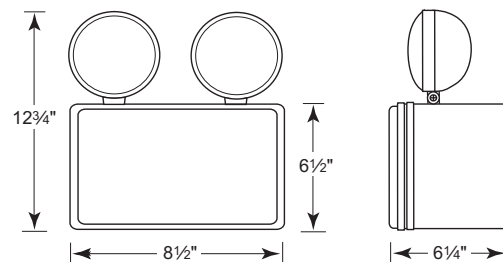

INSTALLATION

Mounting External mounting brackets for simplified wall mounting.

DIMENSIONS

ENGINEERING DATA

Input Voltage	Max. Amps	Max. Watts
120	0.59	6.1
277	0.28	6.4

ACCESSORIES

Catalog Number Description