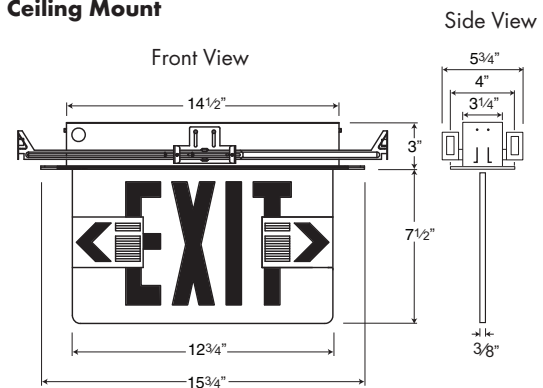

PRODUCT SPECIFICATIONS

Construction Crystal clear acrylic face panel • Mirrored divider provided on double face signs to simulate clear aesthetic • Reflective tape follows the contour of the acrylic face, increasing the visibility of the letters • 6" letters with $\frac{3}{4}$ " stroke width and additional edge engraving for increased visibility • Field-applied chevron directional indicators with pre-applied, easily removable installation template • Red or green letters • Steel recessed housing with plug in connectors for quick and easy trim installation • Includes telescopic bar hangers with built-in graduated scale that extend from 14" to 24" and can be installed in any of the four sides of the housing • The bar hangers are suitable for joist installation and come with a T-bar slot for grid ceiling installation • Bar hanger ends are designed with a nail-in tab for initial positioning • A double head nail is included for permanent attachment to joists; the double head makes it easy to remove the nail in case repositioning is needed • Commercial bar hanger brackets are also included for applications that require the use of commercial bar hangers • Vertically adjustable up to 1" to accommodate different ceiling thickness • Available in white and soft brushed aluminum trim plate finish.

DIMENSIONS

Ceiling Mount

Wall Mount

NAVILITE EXIT & EMERGENCY

RECESSED MOUNT EDGE-LIT LED EXIT SIGN

AC Only

NXECR and NXEWR Series

ORDERING INFORMATION (Ordering Example : NXECR1RBA)			
Series	# of Faces	Letter Color	Trim Plate Finish
NXECR = Ceiling Recessed Mount Edge-Lit LED Exit Sign - AC Only	1 = Single Face 2 = Double Face	R = Red Letters G = Green Letters	WH = White BA = Soft Brushed Aluminum
NXEWR = Wall Recessed Mount Edge-Lit LED Exit Sign - AC Only	1 = Single Face	R = Red Letters G = Green Letters	WH = White BA = Soft Brushed Aluminum