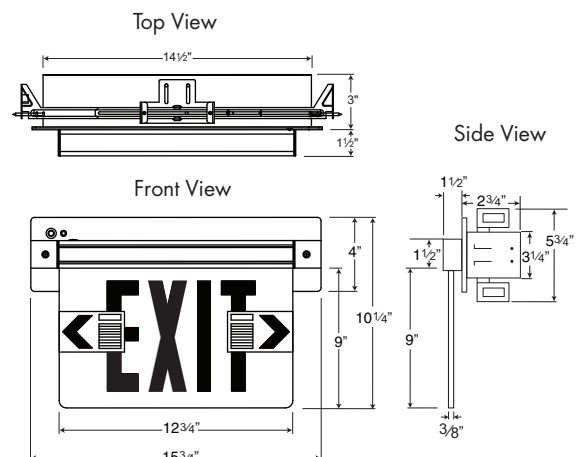

PRODUCT SPECIFICATIONS

Construction Crystal clear acrylic face panel • Mirrored divider provided on double face signs to simulate clear aesthetic • Reflective tape follows the contour of the acrylic face, increasing the visibility of the letters • 6" letters with $\frac{3}{4}$ " stroke width and additional edge engraving for increased visibility • Field-applied chevron directional indicators with pre-applied, easily removable installation template • Red or green letters • Steel recessed housing with plug in connectors for quick and easy trim installation • Includes telescopic bar hangers with built-in graduated scale that extend from 14" to 24" and can be installed in any of the four sides of the housing • The bar hangers are suitable for joist installation and come with a T-bar slot for grid ceiling installation • Bar hanger ends are designed with a nail-in tab for initial positioning • A double head nail is included for permanent attachment to joists; the double head makes it easy to remove the nail in case repositioning is needed • Commercial bar hanger brackets are also included for applications that require the use of commercial bar hangers • Vertically adjustable up to 1" to accommodate different ceiling thickness • Available in white and soft brushed aluminum trim plate finish.

DIMENSIONS

Ceiling Mount

Wall Mount

NAVILITE EXIT & EMERGENCY

RECESSED MOUNT EDGE-LIT LED EXIT SIGN

AC Only

NXECR and NXEWR Series

ORDERING INFORMATION (Ordering Example : NXECR1RBA)			
Series	# of Faces	Letter Color	Trim Plate Finish
NXECR = Ceiling Recessed Mount Edge-Lit LED Exit Sign - AC Only	1 = Single Face 2 = Double Face	R = Red Letters G = Green Letters	WH = White BA = Soft Brushed Aluminum
NXEWR = Wall Recessed Mount Edge-Lit LED Exit Sign - AC Only	1 = Single Face	R = Red Letters G = Green Letters	WH = White BA = Soft Brushed Aluminum